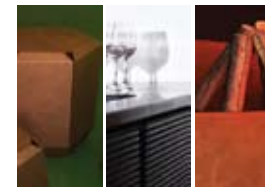

50

HOOP

Cestino gettarifiuti per la raccolta differenziata 100x100x30.

Realizzato in acciaio e lamiera forata piegata e verniciata. RAL Classic System Standard.

Waste bin for differentiated trash. Dimensions: 100x100x30.

Made of steel and perforated and modelled sheet metal with a coat of paint.

RAL Classic System Standard.

Poubelle pour le tri sélectif.

Dimensions. 100x100x30

Réalisée en tôle pliée et peinte selon le système de couleurs RAL Classic